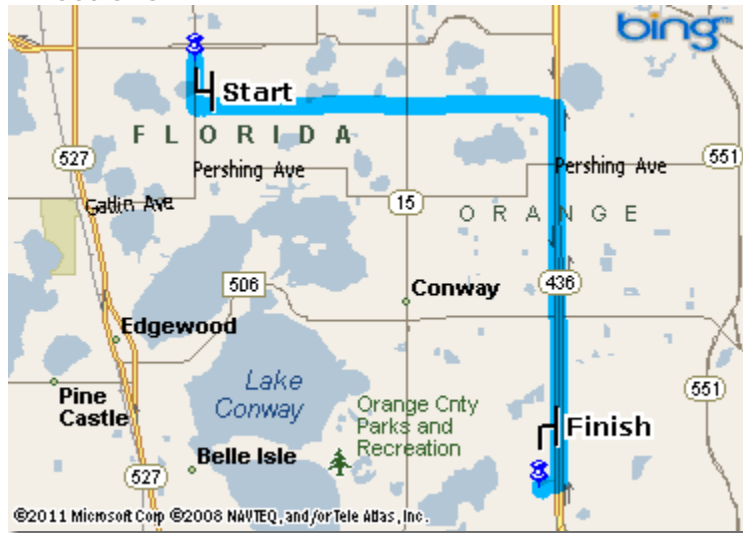

From: Address

2809 S.
Ferncreek
orlando

To: Country Inn & Suites By Carlson, Orlando

Airport, FL
5440 Forbes Place
Orlando, Florida 32812
Reservations: 1-800-596-2375
Phone: (407) 856-8896
FAX: (407) 857-7456
(407) 856-8896

Directions:

Total Distance: 6.7 mi.

Estimated Time: 13 minutes

Directions

Total

- | | |
|--|---------|
| 1: Depart Start on S Fern Creek Ave (South) | 0.4 mi. |
| 2: Turn LEFT (East) onto Lake Margaret Dr | 3.0 mi. |
| 3: Turn RIGHT (South) onto SR-436 [S Semoran Blvd] | 3.1 mi. |
| 4: Turn RIGHT (West) onto N Frontage Rd | 0.1 mi. |
| 5: Turn RIGHT (West) onto Forbes Pl | 0.0 mi. |